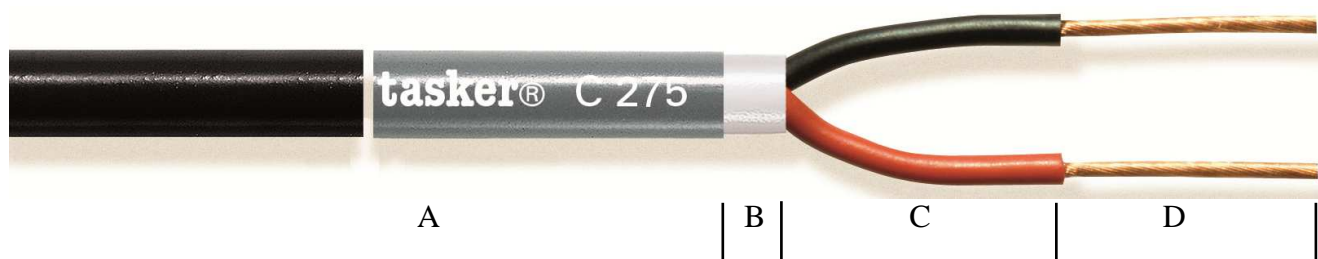

Viale Europa 72 Strada F12
20090 Cusago (MI) Italy
T. +39 02 9039.0037-0059
F. +39 02 9039.0049
www.tasker.it

Technical Datasheet

tasker® C275 – 2x1,50 mm²

Flexible Double Density Sheath Speaker Cable

CATEGORY Flexible Speaker Cable (See Audio Catalogue)
APPLICATIONS Professional Loudspeakers and premade cables

- A:** First Soft **PVC** sheath, available in different color.
Outer cable Ø: 8,00 (±0,20) mm.
- B:** Second Soft **PVC** Sheath with different density.
- C:** Core Insulation in **PVC**, colored one Red and one Black.
Diam. Ø: 3,00 (±0,20) mm.
- D:** O.F.C. red copper formation 48x0,20 mm.
Nom. Cross section 2x1,50 mm².

MARKING **tasker®** C275 2x1,50 – 16 AWG O.F.C. Speaker Cable Loudspeakers
Cable - Made In Italy

CUSTOM PRODUCTION This product may be custom produced also in **L.S.Z.H.** polymer, **PE**, **PUR**,
with or without Metallic Armor.